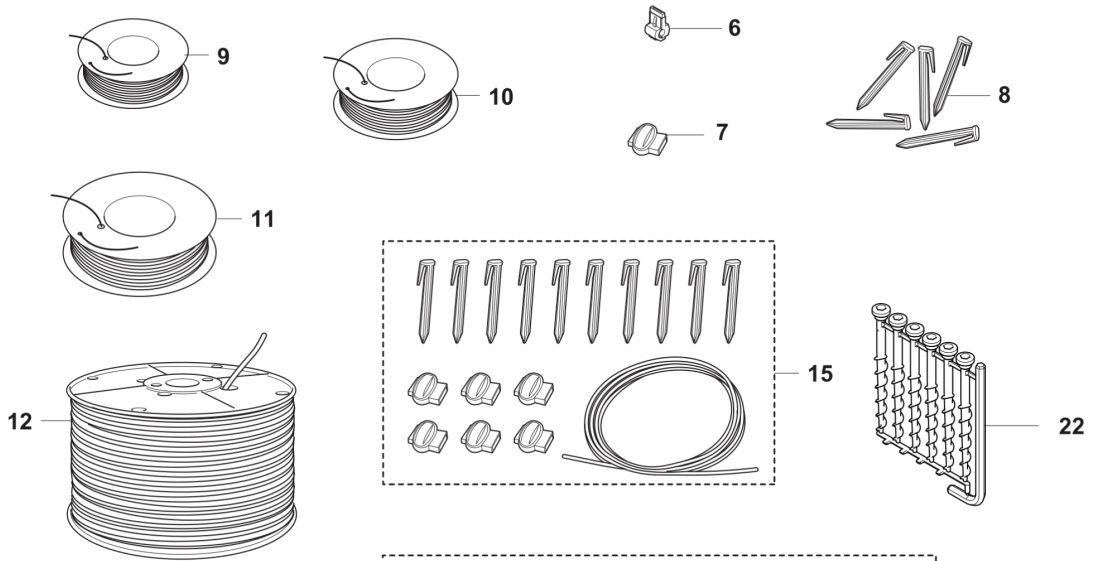

**AUTOMOWER 320 NERA  
INSTALLATION ACCESSORIES**

REF.	ART. NR	ARTIKELBESKRIVNING	ANMÄRKNING	KIT
1	599628505	DRIVENHET	Power unit AU, NZ	1
1	599628503	DRIVENHET	Power unit CH	1
1	599628502	DRIVENHET	Power unit UK	1
1	599628501	DRIVENHET	Power unit EU	1
2	579825103	KABLAGE KPL	Low Voltage Cable 3 m	1
3	579825104	KABLAGE KPL	Low Voltage Cable 5 m	1
4	579825101	KABLAGE KPL	Low Voltage Cable 20 m	1
4	579825102	KABLAGE KPL	Low Voltage Cable 10 m	1
5	967972101	INSTALLATION KIT	S Wire 150 m, Staples 300 pc, Connectors 3 pcs, Couplers 5 pcs	1
5	967972201	INSTALLATION KIT	M Wire 250 m, Staples 400 pc, Connectors 3 pcs, Couplers 5 pcs	1
5	967972301	INSTALLATION KIT	L Wire 400 m, Staples 600 pc, Connectors 5 pcs, Couplers 5 pcs	1
6	535129002	KOPPLING	Loop Wire Connector, Blister Pack 100 pcs	1
6	577864801	KOPPLING	Loop Wire Connector	1
7	501980203	KOPPLING	Coupler, 100 pcs	1
7	577864701	KOPPLING	Coupler	1
8	577864201	KLAMMER	100 pcs	1
9	597237802	VAJER	Wire, 50m	1
10	597237801	VAJER	Wire, 150m	1
11	580662006	VAJER	Wire, 250m	1
12	593297702	VAJER	Wire, 300m	1
12	522914102	VAJER	Wire, 500m	1
12	580662009	VAJER	Wire, 800m	1
15	597539501	SATS	Boundary wire repair kit	1
16	595084401	BLADE SET	Endurance Blade, 6 pcs	1
16	595084402	BLADE SET	Endurance Blade, 45 pcs	1
16	595084403	BLADE SET	Endurance Blade, 300 pcs	1
17	599805201	BLADE SET	Endurance HSS Blades 6 pcs	1
17	599805202	BLADE SET	Endurance HSS Blades 45 pcs	1
17	599805203	BLADE SET	Endurance HSS Blades 300 pcs	1
18	577606604	BLADE SET	Blades 300 pcs incl. Screws	1
18	577864603	BLADE SET	Blades 9 pcs incl. Screws	1
18	577606505	BLADE SET	Blades 45 pcs incl. Screws	1
18	599805302	BLADE SET	Blades 300 pcs	1
18	599805301	BLADE SET	Blades 45 pcs	1
19	970663401	EPOS MODULE	EPOS Plug-in kit, EU	1
19	970663403	EPOS MODULE	EPOS Plug-in kit, GB,IE	1
19	970663404	EPOS MODULE	EPOS Plug-in kit, CH	1
20	535545301	EPOS MODULE	EPOS Plug-in	1
21	970468201	REFERENCE STATION	Reference station, EU	1
21	970468203	REFERENCE STATION	Reference station, GB,IE	1
21	970468204	REFERENCE STATION	Reference station, CH	1
22	597435801	SCREW	Anchor screws, 6pcs	1