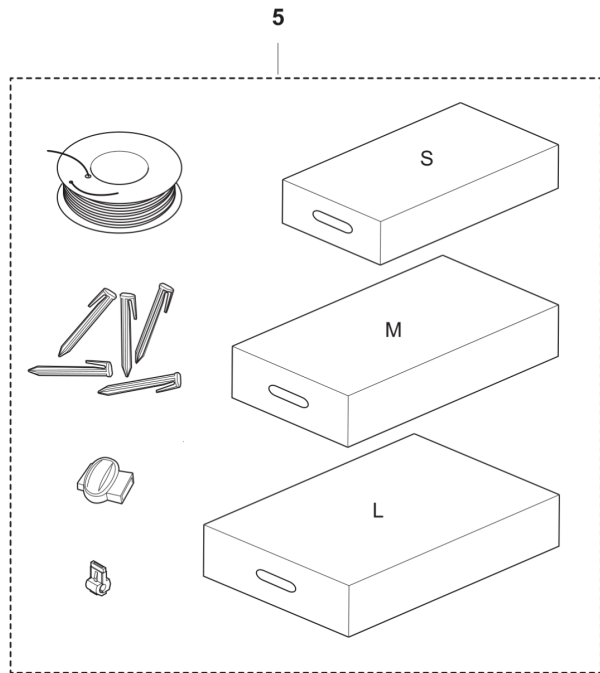

**AUTOMOWER 320 NERA  
INSTALLATION ACCESSORIES**

REF.	ART. NR	ARTIKELBESKRIVNING	ANMÄRKNING	KIT
1	599628505	DRIVENHET	Power unit AU, NZ	1
1	599628503	DRIVENHET	Power unit CH	1
1	599628502	DRIVENHET	Power unit UK	1
1	599628501	DRIVENHET	Power unit EU	1
2	579825103	KABLAGE KPL	Low Voltage Cable 3 m	1
3	579825104	KABLAGE KPL	Low Voltage Cable 5 m	1
4	579825101	KABLAGE KPL	Low Voltage Cable 20 m	1
4	579825102	KABLAGE KPL	Low Voltage Cable 10 m	1
5	967972101	INSTALLATION KIT	S Wire 150 m, Staples 300 pc, Connectors 3 pcs, Couplers 5 pcs	1
5	967972201	INSTALLATION KIT	M Wire 250 m, Staples 400 pc, Connectors 3 pcs, Couplers 5 pcs	1
5	967972301	INSTALLATION KIT	L Wire 400 m, Staples 600 pc, Connectors 5 pcs, Couplers 5 pcs	1
6	535129002	KOPPLING	Loop Wire Connector, Blister Pack 100 pcs	1
6	577864801	KOPPLING	Loop Wire Connector	1
7	501980203	KOPPLING	Coupler, 100 pcs	1
7	577864701	KOPPLING	Coupler	1
8	577864201	KLAMMER	100 pcs	1
9	597237802	VAJER	Wire, 50m	1
10	597237801	VAJER	Wire, 150m	1
11	580662006	VAJER	Wire, 250m	1
12	593297702	VAJER	Wire, 300m	1
12	522914102	VAJER	Wire, 500m	1
12	580662009	VAJER	Wire, 800m	1
15	597539501	SATS	Boundary wire repair kit	1
16	595084401	BLADE SET	Endurance Blade, 6 pcs	1
16	595084402	BLADE SET	Endurance Blade, 45 pcs	1
16	595084403	BLADE SET	Endurance Blade, 300 pcs	1
17	599805201	BLADE SET	Endurance HSS Blades 6 pcs	1
17	599805202	BLADE SET	Endurance HSS Blades 45 pcs	1
17	599805203	BLADE SET	Endurance HSS Blades 300 pcs	1
18	577606604	BLADE SET	Blades 300 pcs incl. Screws	1
18	577864603	BLADE SET	Blades 9 pcs incl. Screws	1
18	577606505	BLADE SET	Blades 45 pcs incl. Screws	1
18	599805302	BLADE SET	Blades 300 pcs	1
18	599805301	BLADE SET	Blades 45 pcs	1
19	970663401	EPOS MODULE	EPOS Plug-in kit, EU	1
19	970663403	EPOS MODULE	EPOS Plug-in kit, GB,IE	1
19	970663404	EPOS MODULE	EPOS Plug-in kit, CH	1
20	535545301	EPOS MODULE	EPOS Plug-in	1
21	970468201	REFERENCE STATION	Reference station, EU	1
21	970468203	REFERENCE STATION	Reference station, GB,IE	1
21	970468204	REFERENCE STATION	Reference station, CH	1
22	597435801	SCREW	Anchor screws, 6pcs	1