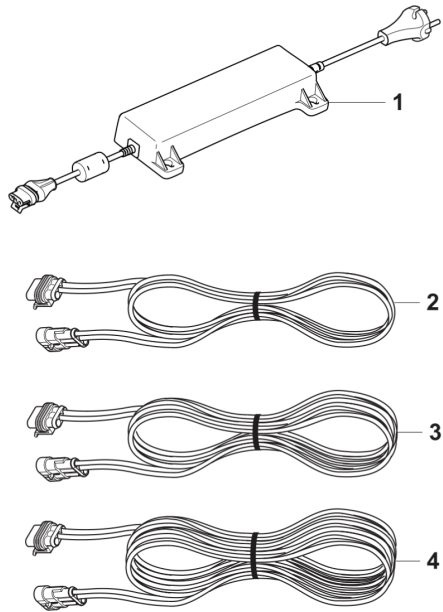

**AUTOMOWER 320 NERA
INSTALLATION ACCESSORIES**

REF.	ART. NR	ARTIKELBESKRIVNING	ANMÄRKNING	KIT
1	599628505	DRIVENHET	Power unit AU, NZ	1
1	599628503	DRIVENHET	Power unit CH	1
1	599628502	DRIVENHET	Power unit UK	1
1	599628501	DRIVENHET	Power unit EU	1
2	579825103	KABLAGE KPL	Low Voltage Cable 3 m	1
3	579825104	KABLAGE KPL	Low Voltage Cable 5 m	1
4	579825101	KABLAGE KPL	Low Voltage Cable 20 m	1
4	579825102	KABLAGE KPL	Low Voltage Cable 10 m	1
5	967972101	INSTALLATION KIT	S Wire 150 m, Staples 300 pc, Connectors 3 pcs, Couplers 5 pcs	1
5	967972201	INSTALLATION KIT	M Wire 250 m, Staples 400 pc, Connectors 3 pcs, Couplers 5 pcs	1
5	967972301	INSTALLATION KIT	L Wire 400 m, Staples 600 pc, Connectors 5 pcs, Couplers 5 pcs	1
6	535129002	KOPPLING	Loop Wire Connector, Blister Pack 100 pcs	1
6	577864801	KOPPLING	Loop Wire Connector	1
7	501980203	KOPPLING	Coupler, 100 pcs	1
7	577864701	KOPPLING	Coupler	1
8	577864201	KLAMMER	100 pcs	1
9	597237802	VAJER	Wire, 50m	1
10	597237801	VAJER	Wire, 150m	1
11	580662006	VAJER	Wire, 250m	1
12	593297702	VAJER	Wire, 300m	1
12	522914102	VAJER	Wire, 500m	1
12	580662009	VAJER	Wire, 800m	1
15	597539501	SATS	Boundary wire repair kit	1
16	595084401	BLADE SET	Endurance Blade, 6 pcs	1
16	595084402	BLADE SET	Endurance Blade, 45 pcs	1
16	595084403	BLADE SET	Endurance Blade, 300 pcs	1
17	599805201	BLADE SET	Endurance HSS Blades 6 pcs	1
17	599805202	BLADE SET	Endurance HSS Blades 45 pcs	1
17	599805203	BLADE SET	Endurance HSS Blades 300 pcs	1
18	577606604	BLADE SET	Blades 300 pcs incl. Screws	1
18	577864603	BLADE SET	Blades 9 pcs incl. Screws	1
18	577606505	BLADE SET	Blades 45 pcs incl. Screws	1
18	599805302	BLADE SET	Blades 300 pcs	1
18	599805301	BLADE SET	Blades 45 pcs	1
19	970663401	EPOS MODULE	EPOS Plug-in kit, EU	1
19	970663403	EPOS MODULE	EPOS Plug-in kit, GB,IE	1
19	970663404	EPOS MODULE	EPOS Plug-in kit, CH	1
20	535545301	EPOS MODULE	EPOS Plug-in	1
21	970468201	REFERENCE STATION	Reference station, EU	1
21	970468203	REFERENCE STATION	Reference station, GB,IE	1
21	970468204	REFERENCE STATION	Reference station, CH	1
22	597435801	SCREW	Anchor screws, 6pcs	1