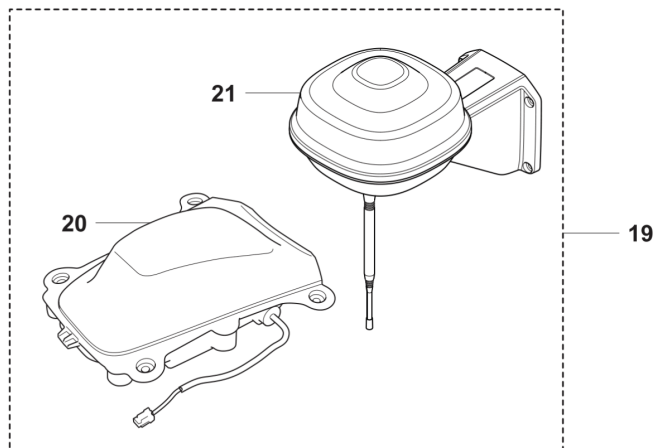

**AUTOMOWER 320 NERA
INSTALLATION ACCESSORIES**

REF.	ART. NR	ARTIKELBESKRIVNING	ANMÄRKNING	KIT
1	599628505	DRIVENHET	Power unit AU, NZ	1
1	599628503	DRIVENHET	Power unit CH	1
1	599628502	DRIVENHET	Power unit UK	1
1	599628501	DRIVENHET	Power unit EU	1
2	579825103	KABLAGE KPL	Low Voltage Cable 3 m	1
3	579825104	KABLAGE KPL	Low Voltage Cable 5 m	1
4	579825101	KABLAGE KPL	Low Voltage Cable 20 m	1
4	579825102	KABLAGE KPL	Low Voltage Cable 10 m	1
5	967972101	INSTALLATION KIT	S Wire 150 m, Staples 300 pc, Connectors 3 pcs, Couplers 5 pcs	1
5	967972201	INSTALLATION KIT	M Wire 250 m, Staples 400 pc, Connectors 3 pcs, Couplers 5 pcs	1
5	967972301	INSTALLATION KIT	L Wire 400 m, Staples 600 pc, Connectors 5 pcs, Couplers 5 pcs	1
6	535129002	KOPPLING	Loop Wire Connector, Blister Pack 100 pcs	1
6	577864801	KOPPLING	Loop Wire Connector	1
7	501980203	KOPPLING	Coupler, 100 pcs	1
7	577864701	KOPPLING	Coupler	1
8	577864201	KLAMMER	100 pcs	1
9	597237802	VAJER	Wire, 50m	1
10	597237801	VAJER	Wire, 150m	1
11	580662006	VAJER	Wire, 250m	1
12	593297702	VAJER	Wire, 300m	1
12	522914102	VAJER	Wire, 500m	1
12	580662009	VAJER	Wire, 800m	1
15	597539501	SATS	Boundary wire repair kit	1
16	595084401	BLADE SET	Endurance Blade, 6 pcs	1
16	595084402	BLADE SET	Endurance Blade, 45 pcs	1
16	595084403	BLADE SET	Endurance Blade, 300 pcs	1
17	599805201	BLADE SET	Endurance HSS Blades 6 pcs	1
17	599805202	BLADE SET	Endurance HSS Blades 45 pcs	1
17	599805203	BLADE SET	Endurance HSS Blades 300 pcs	1
18	577606604	BLADE SET	Blades 300 pcs incl. Screws	1
18	577864603	BLADE SET	Blades 9 pcs incl. Screws	1
18	577606505	BLADE SET	Blades 45 pcs incl. Screws	1
18	599805302	BLADE SET	Blades 300 pcs	1
18	599805301	BLADE SET	Blades 45 pcs	1
19	970663401	EPOS MODULE	EPOS Plug-in kit, EU	1
19	970663403	EPOS MODULE	EPOS Plug-in kit, GB,IE	1
19	970663404	EPOS MODULE	EPOS Plug-in kit, CH	1
20	535545301	EPOS MODULE	EPOS Plug-in	1
21	970468201	REFERENCE STATION	Reference station, EU	1
21	970468203	REFERENCE STATION	Reference station, GB,IE	1
21	970468204	REFERENCE STATION	Reference station, CH	1
22	597435801	SCREW	Anchor screws, 6pcs	1