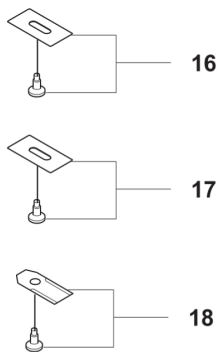

**AUTOMOWER 320 NERA
INSTALLATION ACCESSORIES**

REF.	ART. NR	ARTIKELBESKRIVNING	ANMÄRKNING	KIT
1	599628505	DRIVENHET	Power unit AU, NZ	1
1	599628503	DRIVENHET	Power unit CH	1
1	599628502	DRIVENHET	Power unit UK	1
1	599628501	DRIVENHET	Power unit EU	1
2	579825103	KABLAGE KPL	Low Voltage Cable 3 m	1
3	579825104	KABLAGE KPL	Low Voltage Cable 5 m	1
4	579825101	KABLAGE KPL	Low Voltage Cable 20 m	1
4	579825102	KABLAGE KPL	Low Voltage Cable 10 m	1
5	967972101	INSTALLATION KIT	S Wire 150 m, Staples 300 pc, Connectors 3 pcs, Couplers 5 pcs	1
5	967972201	INSTALLATION KIT	M Wire 250 m, Staples 400 pc, Connectors 3 pcs, Couplers 5 pcs	1
5	967972301	INSTALLATION KIT	L Wire 400 m, Staples 600 pc, Connectors 5 pcs, Couplers 5 pcs	1
6	535129002	KOPPLING	Loop Wire Connector, Blister Pack 100 pcs	1
6	577864801	KOPPLING	Loop Wire Connector	1
7	501980203	KOPPLING	Coupler, 100 pcs	1
7	577864701	KOPPLING	Coupler	1
8	577864201	KLAMMER	100 pcs	1
9	597237802	VAJER	Wire, 50m	1
10	597237801	VAJER	Wire, 150m	1
11	580662006	VAJER	Wire, 250m	1
12	593297702	VAJER	Wire, 300m	1
12	522914102	VAJER	Wire, 500m	1
12	580662009	VAJER	Wire, 800m	1
15	597539501	SATS	Boundary wire repair kit	1
16	595084401	BLADE SET	Endurance Blade, 6 pcs	1
16	595084402	BLADE SET	Endurance Blade, 45 pcs	1
16	595084403	BLADE SET	Endurance Blade, 300 pcs	1
17	599805201	BLADE SET	Endurance HSS Blades 6 pcs	1
17	599805202	BLADE SET	Endurance HSS Blades 45 pcs	1
17	599805203	BLADE SET	Endurance HSS Blades 300 pcs	1
18	577606604	BLADE SET	Blades 300 pcs incl. Screws	1
18	577864603	BLADE SET	Blades 9 pcs incl. Screws	1
18	577606505	BLADE SET	Blades 45 pcs incl. Screws	1
18	599805302	BLADE SET	Blades 300 pcs	1
18	599805301	BLADE SET	Blades 45 pcs	1
19	970663401	EPOS MODULE	EPOS Plug-in kit, EU	1
19	970663403	EPOS MODULE	EPOS Plug-in kit, GB,IE	1
19	970663404	EPOS MODULE	EPOS Plug-in kit, CH	1
20	535545301	EPOS MODULE	EPOS Plug-in	1
21	970468201	REFERENCE STATION	Reference station, EU	1
21	970468203	REFERENCE STATION	Reference station, GB,IE	1
21	970468204	REFERENCE STATION	Reference station, CH	1
22	597435801	SCREW	Anchor screws, 6pcs	1